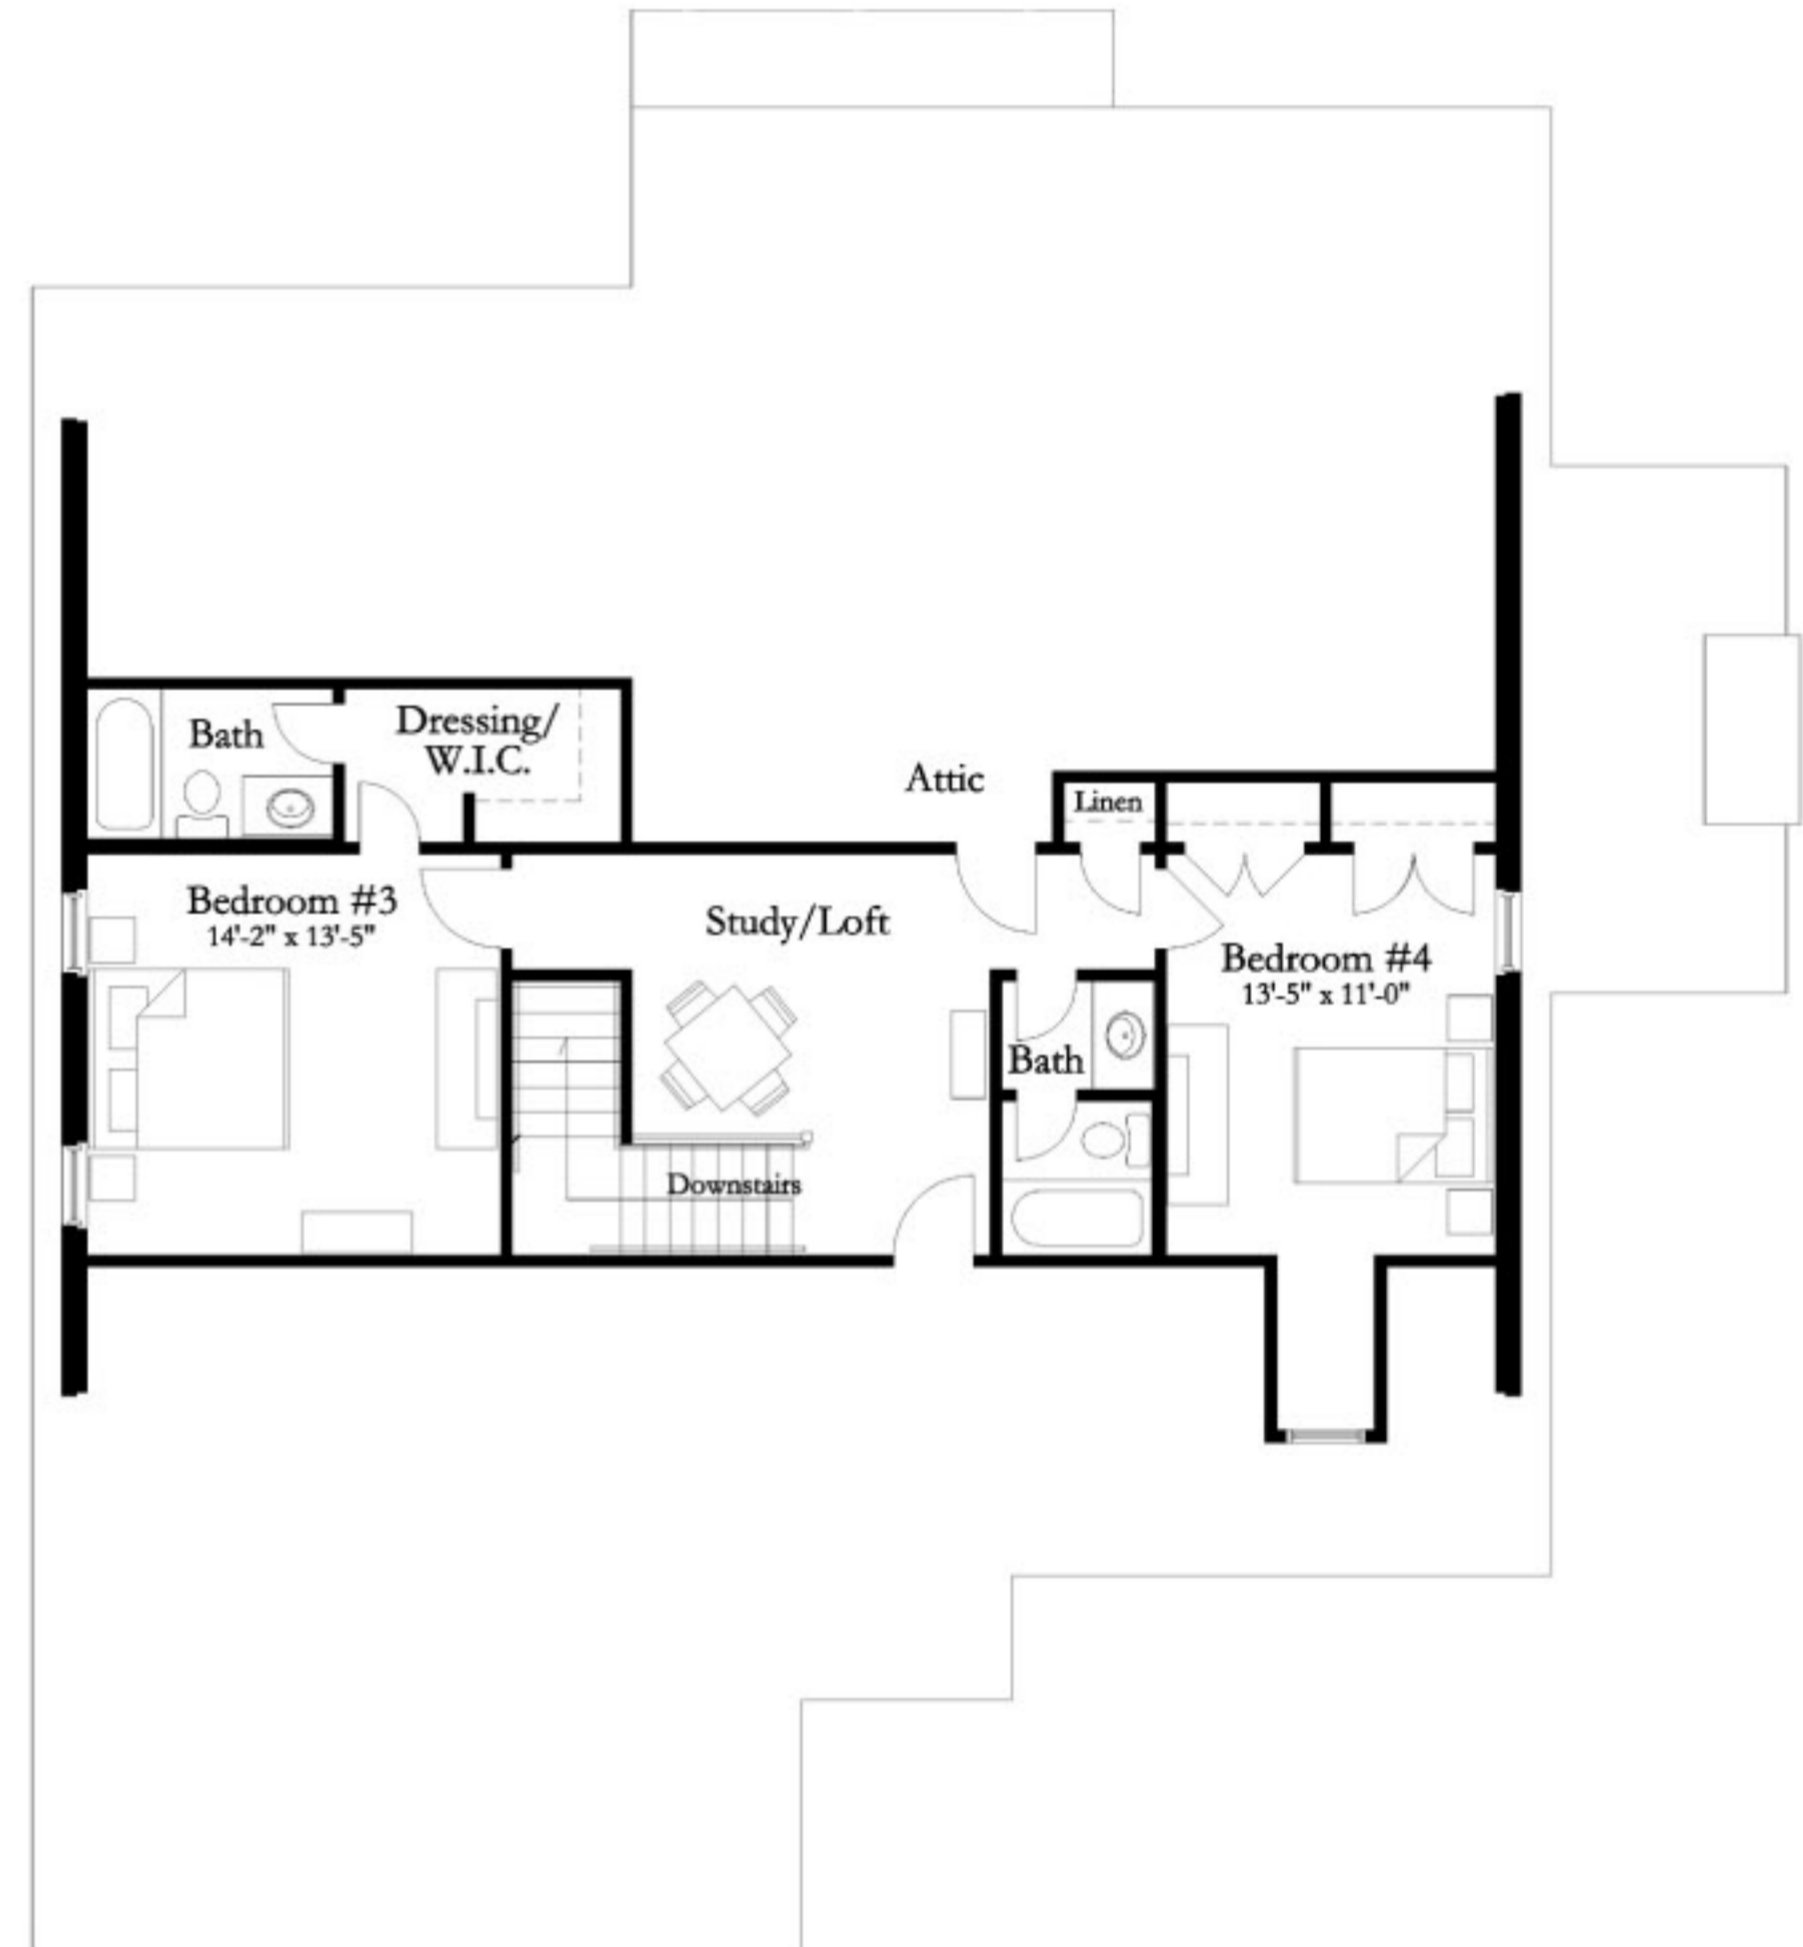

Cobble Hill

2,766 Plan

a home to live for

Cobble Hill

2,766 Plan

*Plan also available with basement on select lots.

First Floor: 1,930 square feet

Second Floor: 836 square feet