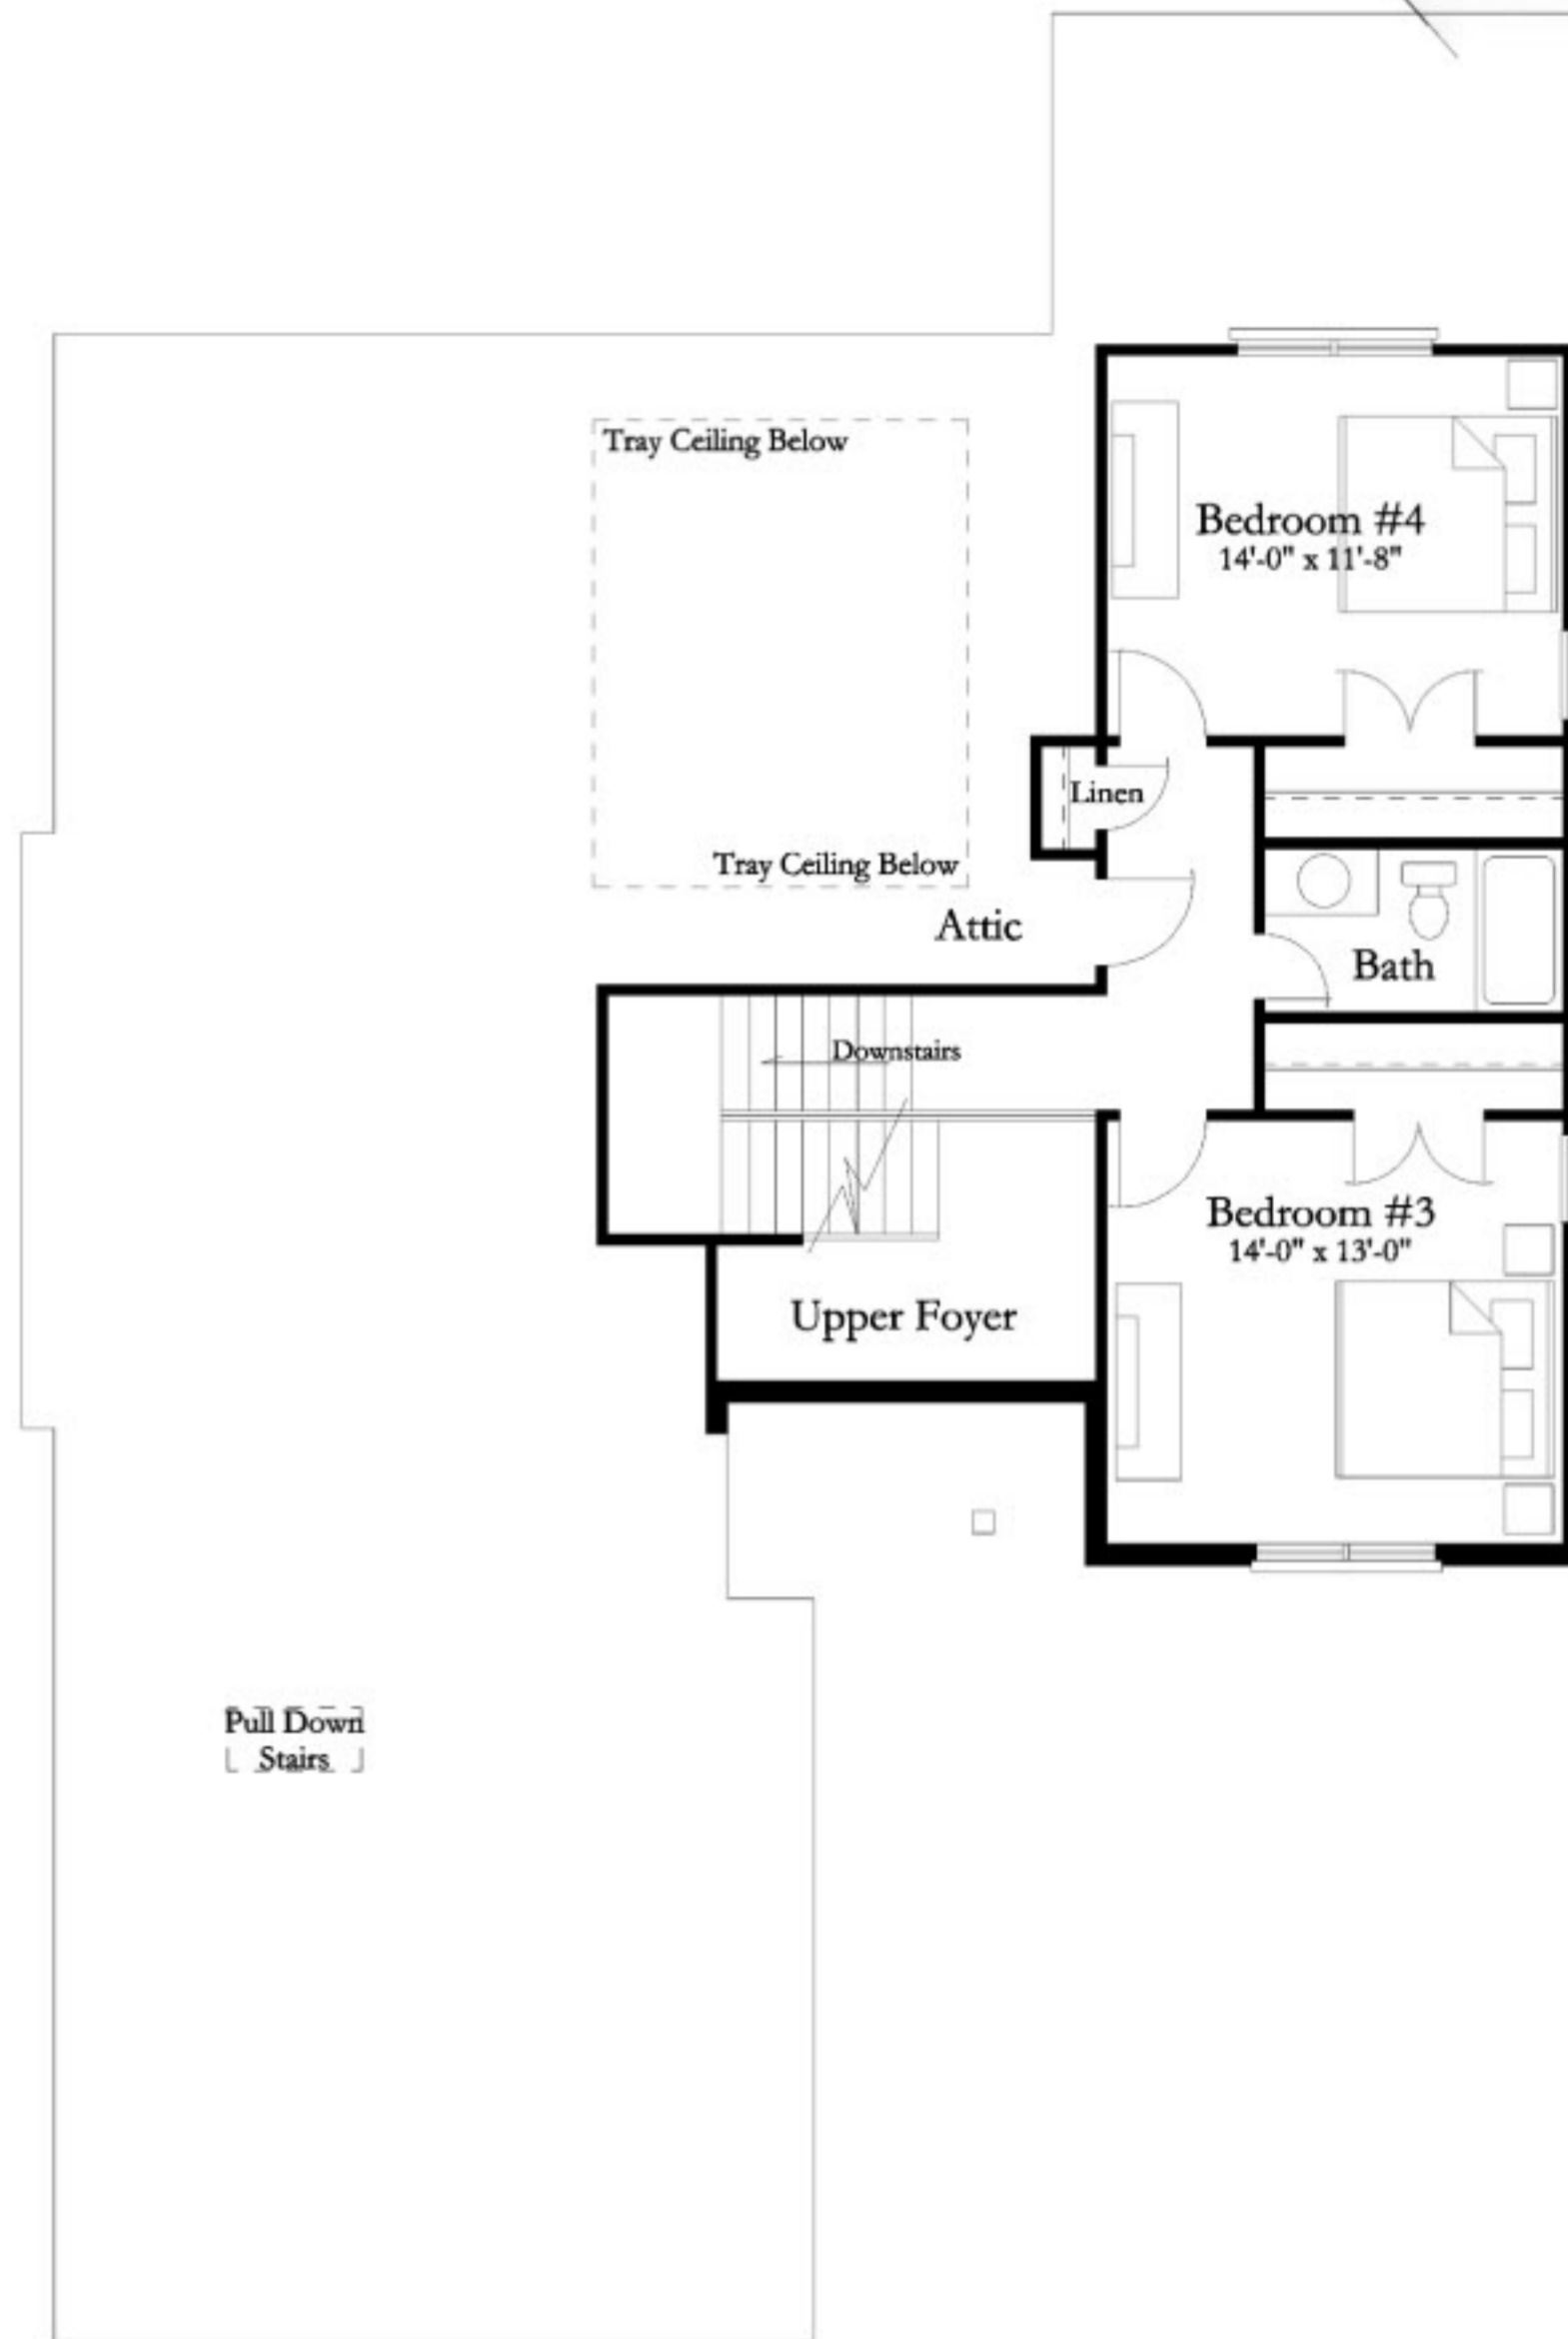

# Cobble Hill

2,589 Plan

a home to live for

# Cobble Hill

2,589 Plan

\*Plan also available with basement on select lots.

First Floor: 1,860

Second Floor: 729