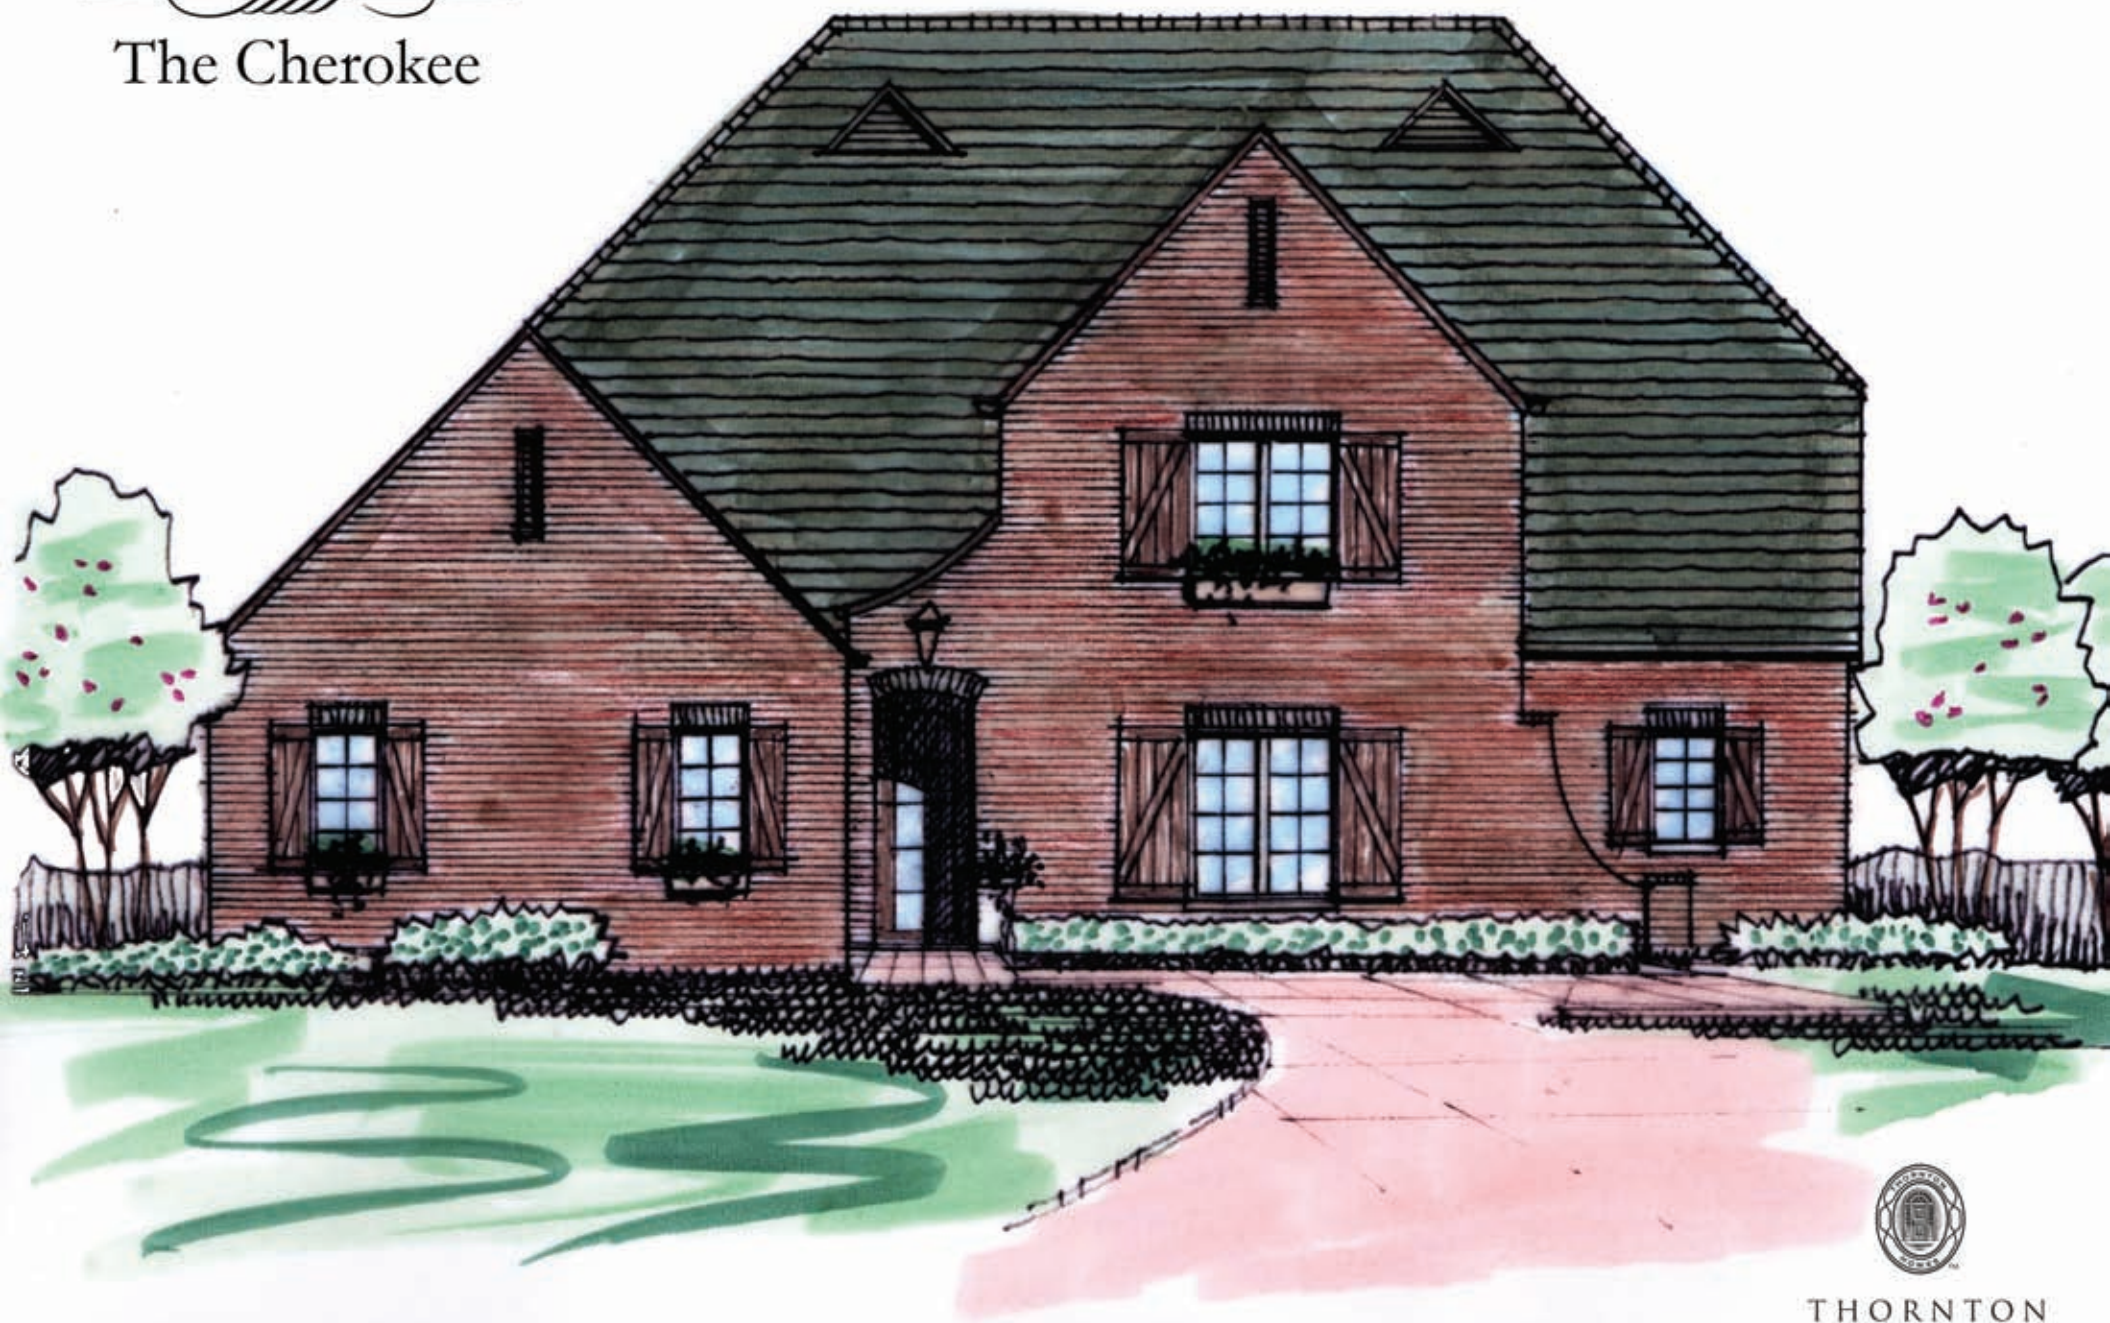

Brook Manor

The Cherokee

THORNTON
HOMES

A home to live for.

Brook Manor

The Cherokee

3,166 square feet

First Floor:
2,110 square feet

Second Floor:
1,050 square feet

**THORNTON
HOMES**
A home to live for