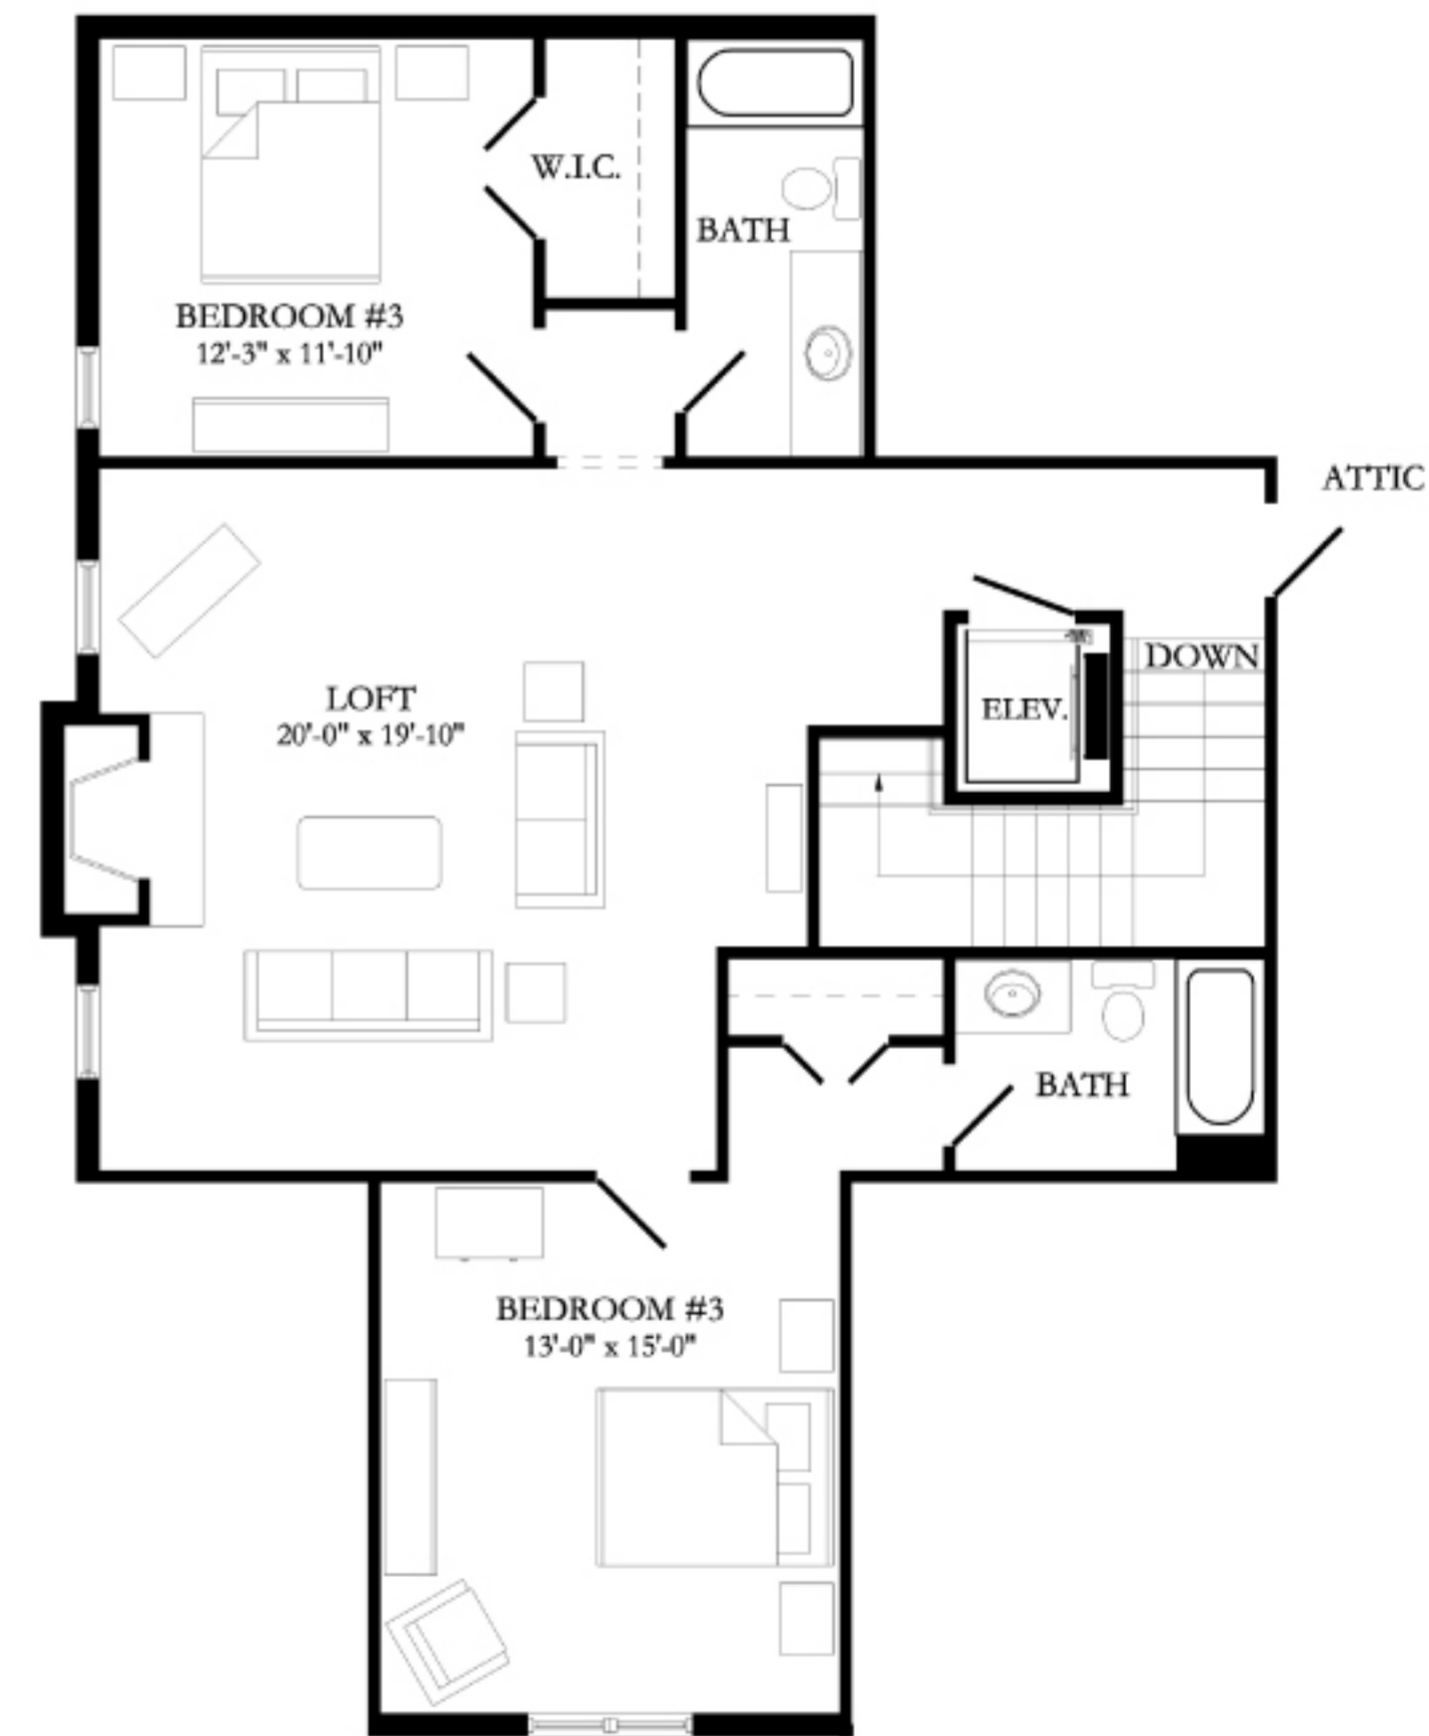

Brook Manor

The Oxford

THORNTON
HOMES

A home to live for

Brook Manor

The Oxford

3,300 square feet

First Floor:
2,225 square feet

Second Floor:
1,075 square feet

THORNTON
HOMES

A home to live for