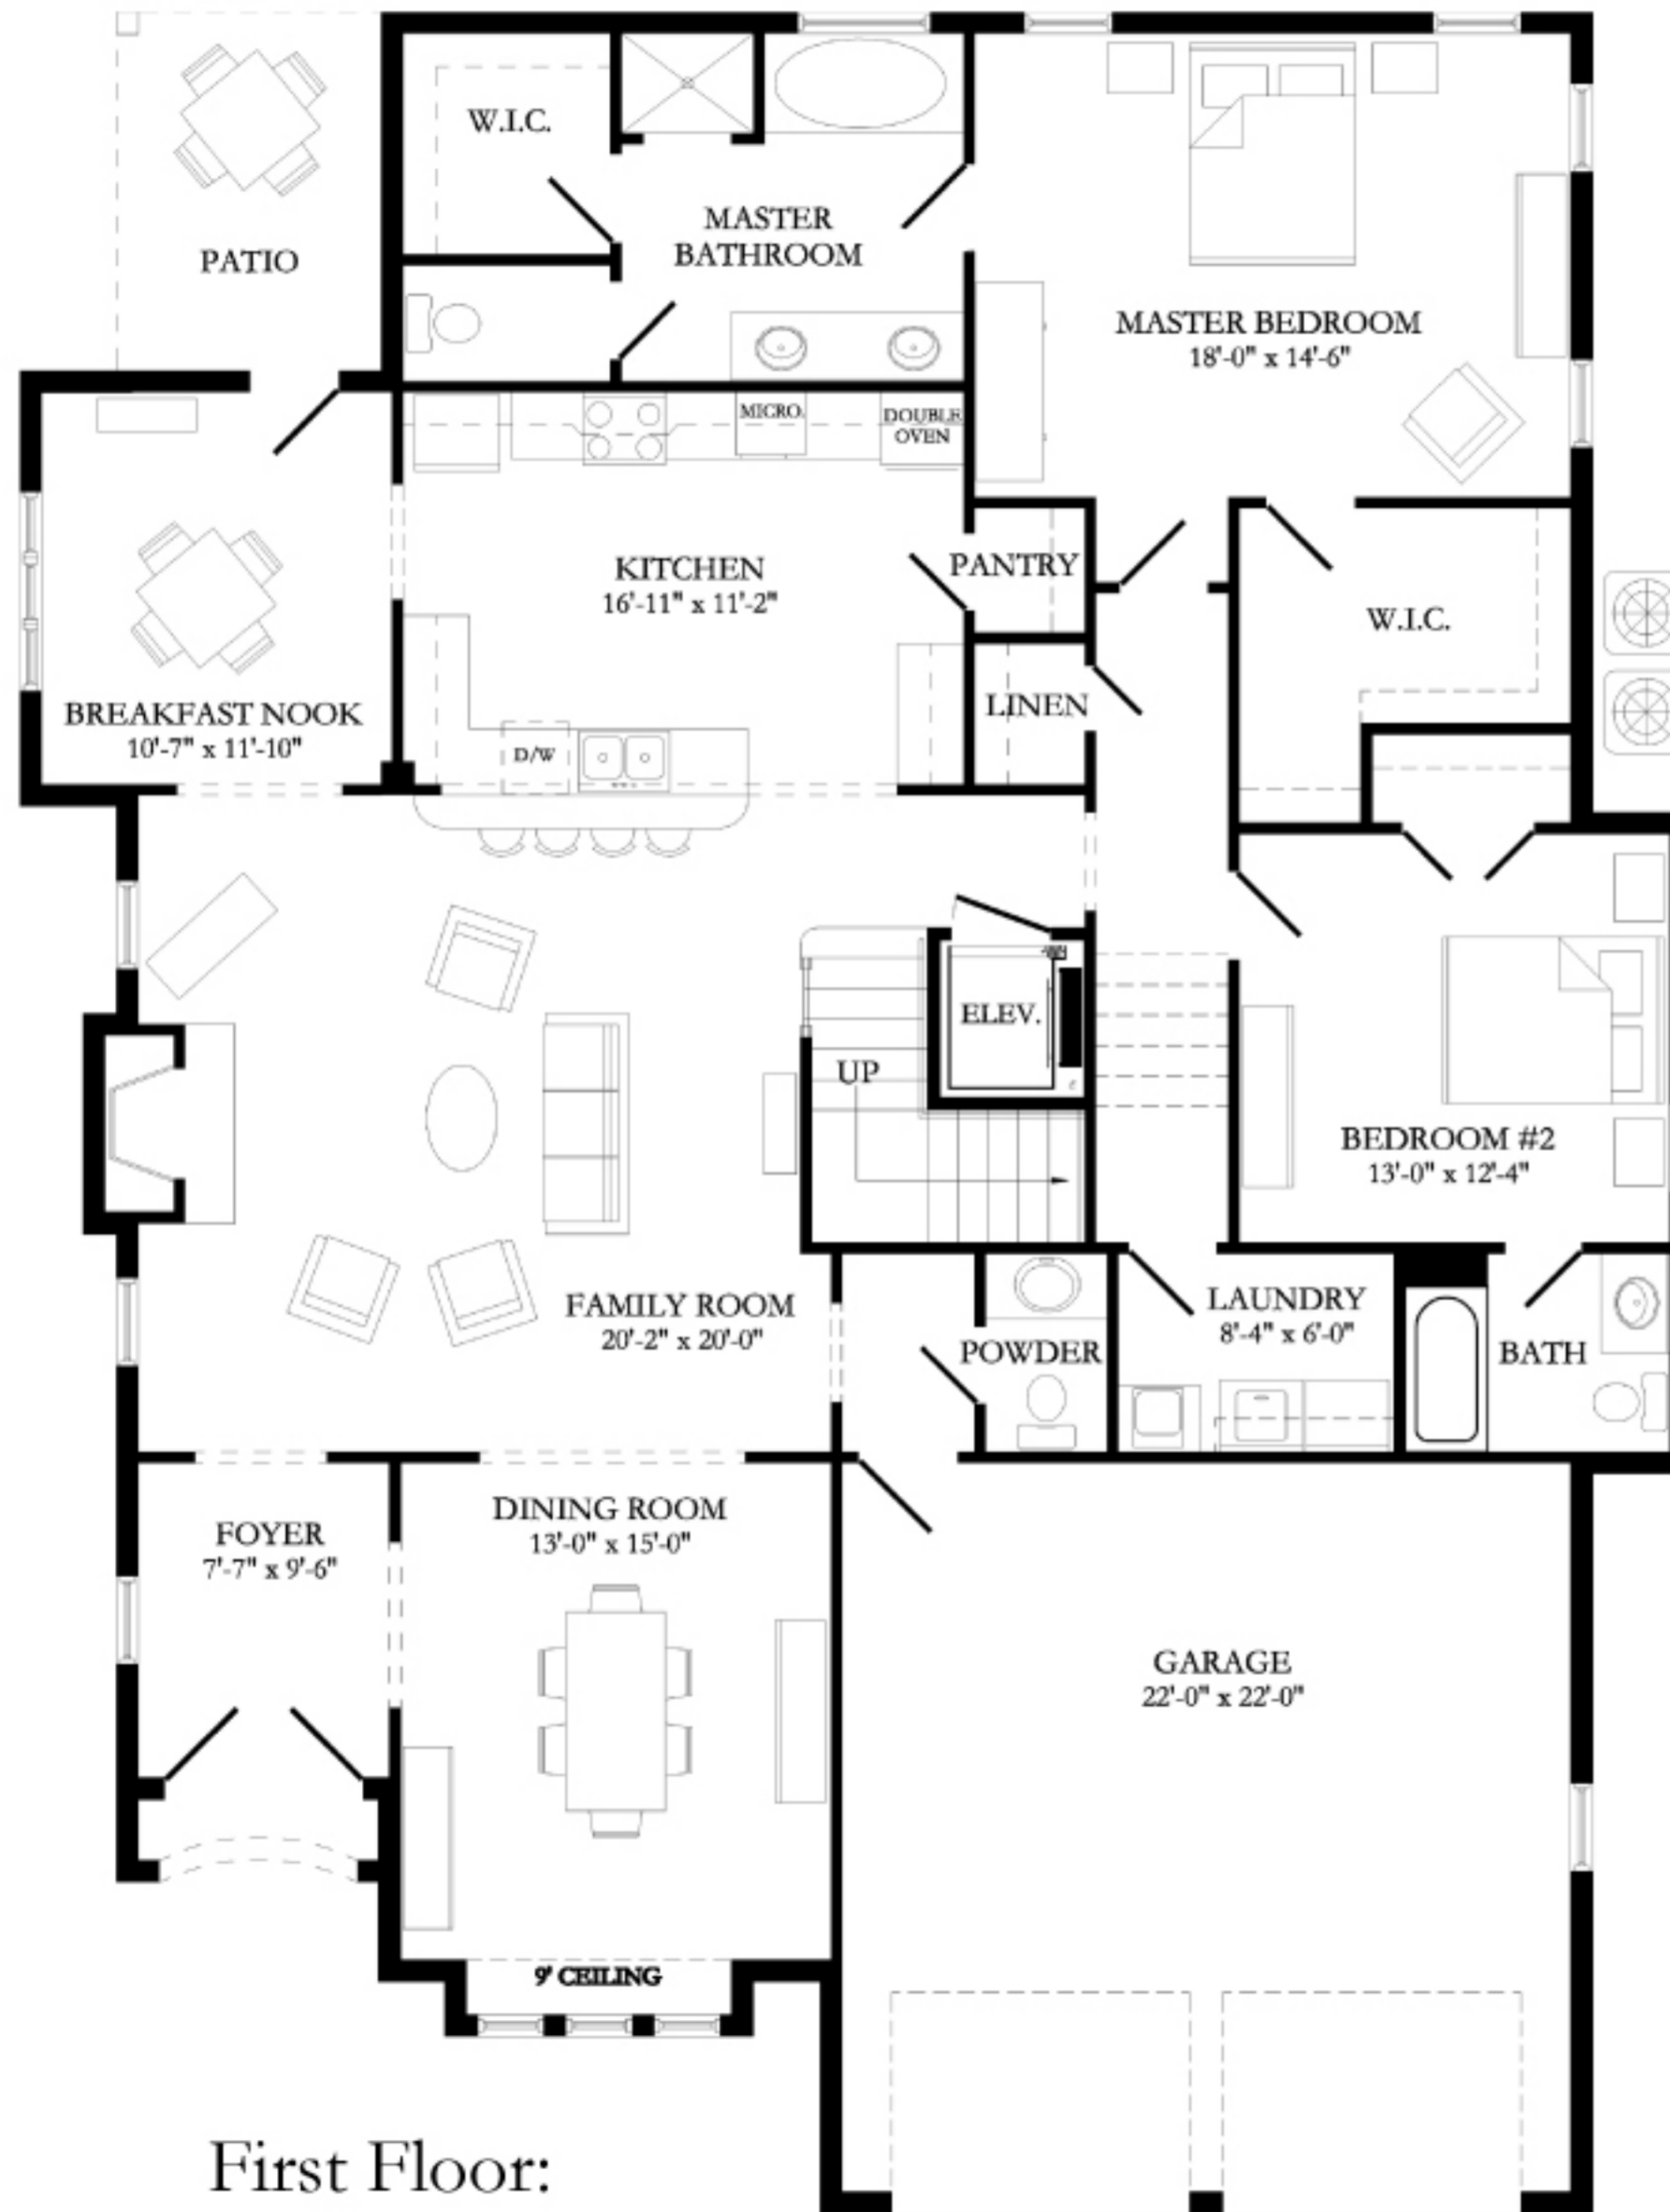

Brook Manor

The Oxford

THORNTON
HOMES

A home to live for

Brook Manor

The Oxford

3,300 square feet

First Floor:
2,225 square feet

Second Floor:
1,075 square feet

THORNTON
HOMES

A home to live for